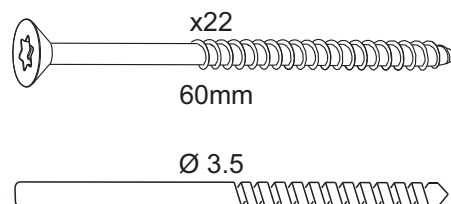

Bärreglar / Bench support / Seinäkannakkeet