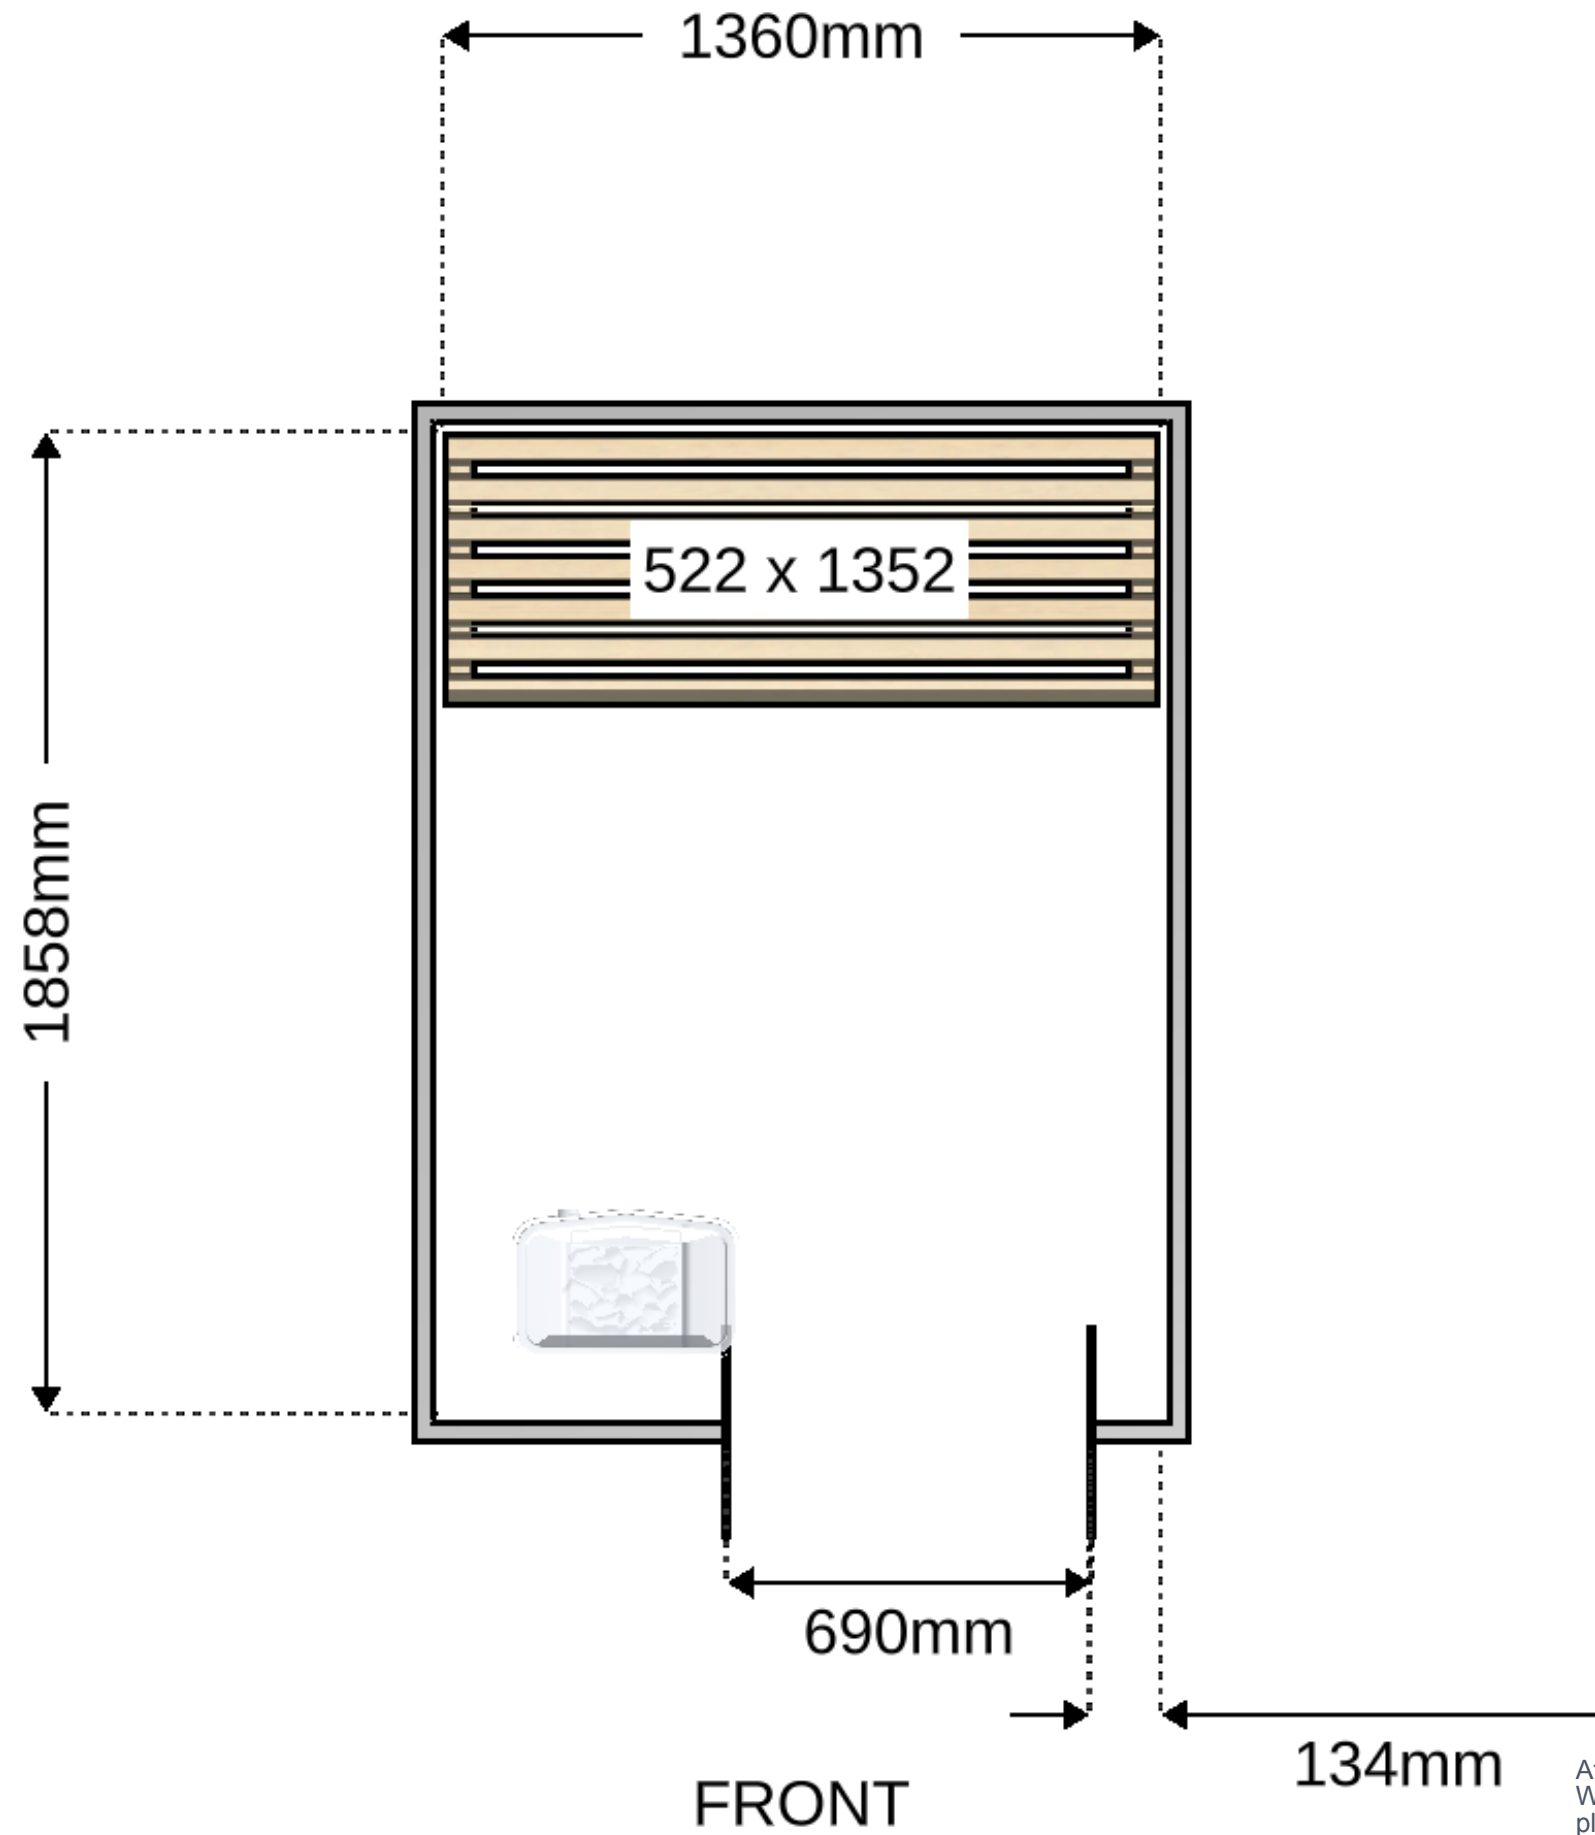

Configuration ID:  
f4453b1b-75be-11ef-bfc4-00155d4a4905

Customer Ref.

RMA\_nr. ???

Contact

Attention!  
When Armrest or Side panel are selected,  
please add 66mm to the dimensions on the drawing.  
If Bench basic support is selected, add 28mm.

<b>TYLÖ</b>	Article No.	3243	Page	1 (3)	Scale	1:20
	Drawn by	AA	Date	2024-09-19		

Configuration ID:  
f4453b1b-75be-11ef-bfc4-00155d4a4905

<b>SIZE</b>	
Inner width	1360 mm
Inner depth	1858 mm
Inner height	2144 mm
Inside volume	5.42 m <sup>3</sup>
Inside volume incl. glass	5.42 m <sup>3</sup>
<b>HEATER</b>	
Relays	None
<b>BENCH 1</b>	
Bench	522 x 1352 mm
Type	Classic
Material	Aspen
Height	472 mm
Front type	Soft front

Attention!  
When Armrest or Side panel are selected,  
please add 66mm to the dimensions on the drawing.  
If Bench basic support is selected, add 28mm.

Attention!  
When Armrest or Side panel are selected,  
please add 66mm to the dimensions on the drawing.  
If Bench basic support is selected, add 28mm.

<b>TYLÖ</b>	Article No.	3243	Page	3 (3)	Scale	1:10
	Drawn by	AA	Date	2024-09-19		