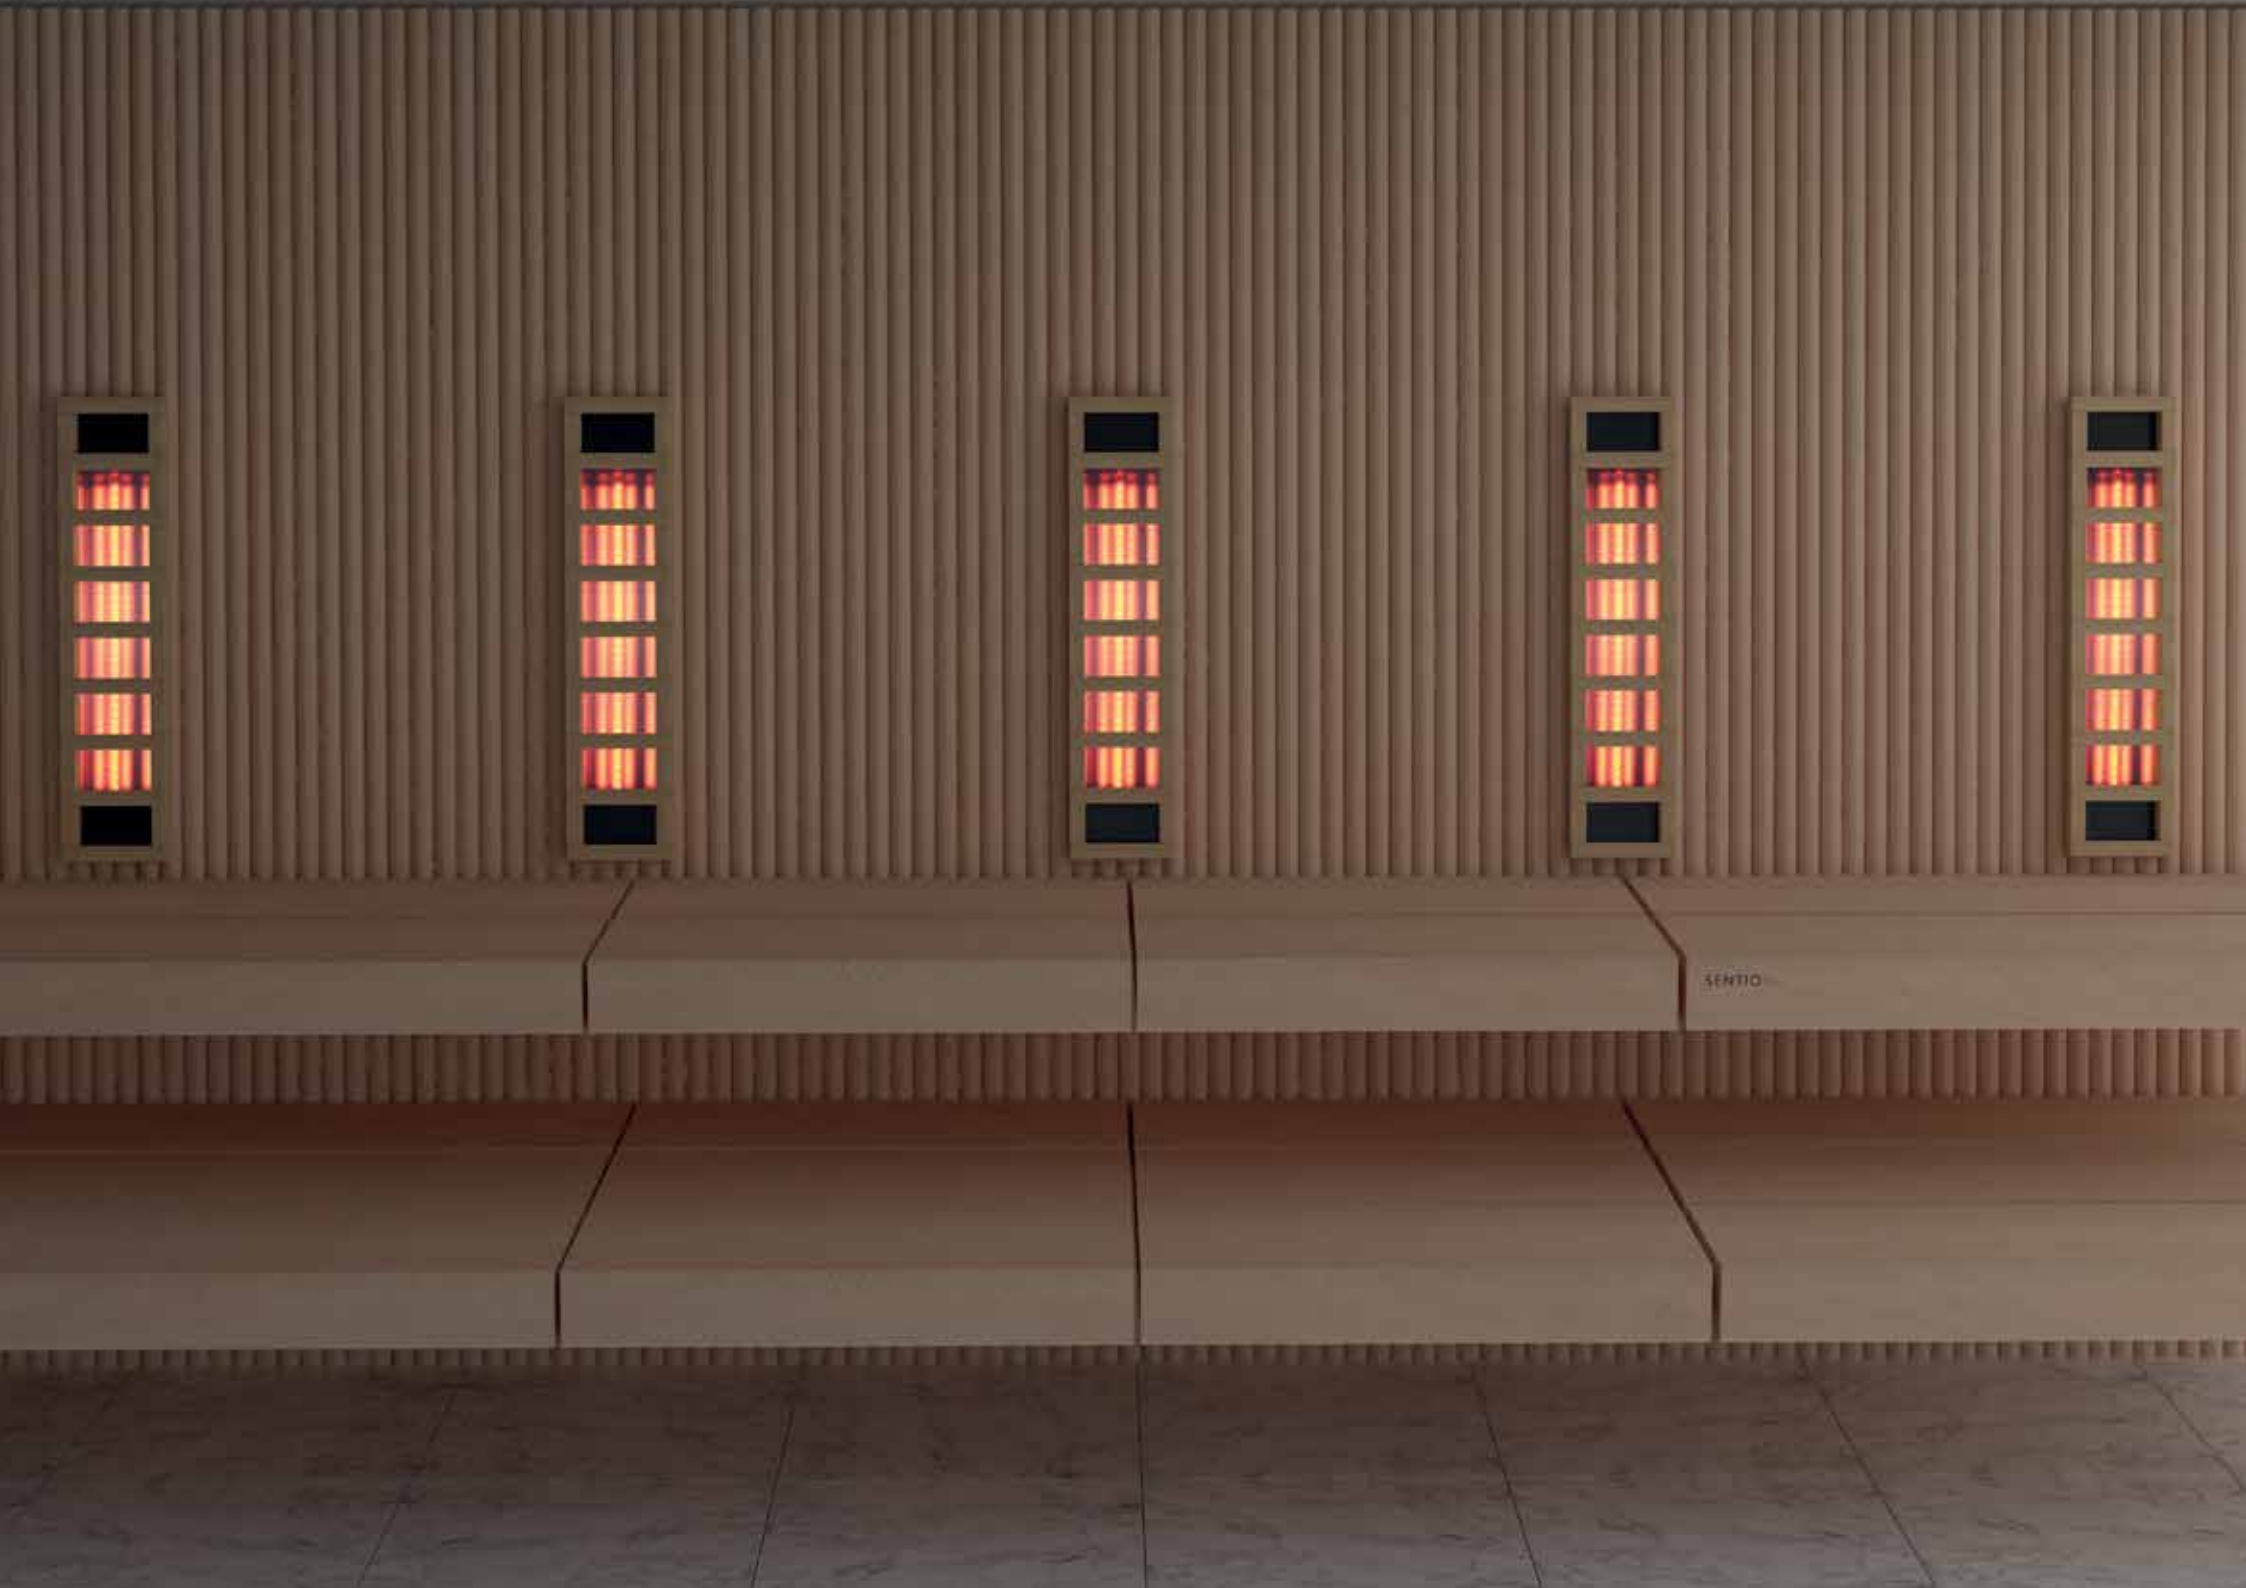

SENTIO

Content

Upgrade all senses	5
ELECTRIC SAUNA HEATERS.....	7
Concept R	11
Concept R combi.....	13
Concept R mini.....	14
Concept R mini combi.....	15
Auxiliary evaporator R.....	17
Qube	19
Qube 240.....	21
SAFETY	22
CONTROL UNITS	25
Just Sauna Fin.....	26
Just Sauna combi.....	27
Professional B.....	28
Professional C.....	29
Pronet	31
Home.com4.....	33
INFRARED.....	34
Infrared radiators	34
Infrabox.....	35
Hybrid sauna.....	37

SAUNA ATMOSPHERE AND DECORATION	39
Sauna atmosphere	39
Sauna fragrances	41
Sauna crystals	41
For sauna decoration	42
TECHNICAL DATA	44

SENTIO BY HARVIA

UPGRADE ALL SENSES

SENTIO BY HARVIA