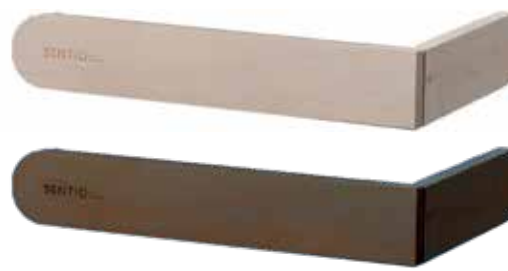

Safety railing for Concept R sauna heaters

Linden

CP-R-L1 (9–10,5 kW)

CP-R-L2 (12–15 kW, Combi 9–10,5 kW)

Walnut

CP-R-N1 (9–10,5 kW)

CP-R-N2 (12–15 kW, Combi 9–10,5 kW)

Sold separately. Not included in heater delivery.