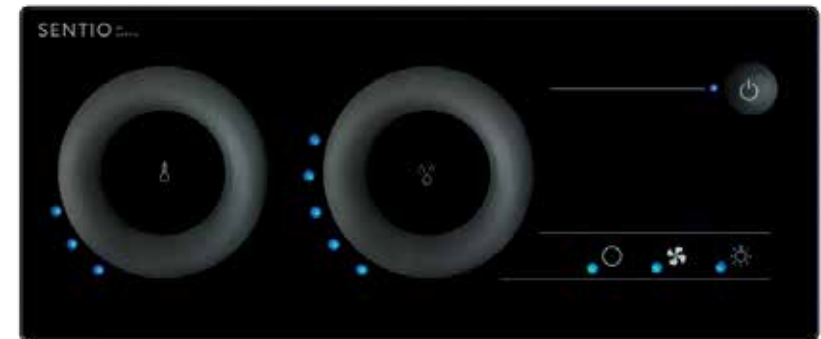

Just Sauna combi

FOR MELLOW BATHING MOMENTS

Sentio by Harvia's Just Sauna Combi control unit includes an elegant glass touch panel, which can be used to control a steam heater and a hybrid sauna's infrared radiators.

The minimalist Sentio by Harvia Sauna Combi control panel is stylish and simple. Thanks to the LED lights, the temperature and humidity are easy to monitor.

The combination and effortless utilisation of heat, appropriate humidity level and the tender power of infrared waves creates an enchanting sauna experience. Just Sauna Combi is perfect for controlling a hybrid sauna.

THE MOST PLEASANT USER EXPERIENCE

- An easy-to-use and modern control unit for a sauna heater with a steamer
- The black glass touch panel can be installed in a central location
- Control for a maximum of 10.5 kW electric sauna heaters
- Infrared radiator control (3.5 kW or with a max 500 W dimmer)
- Sauna lighting with a dimmer
- Power control for sauna fan