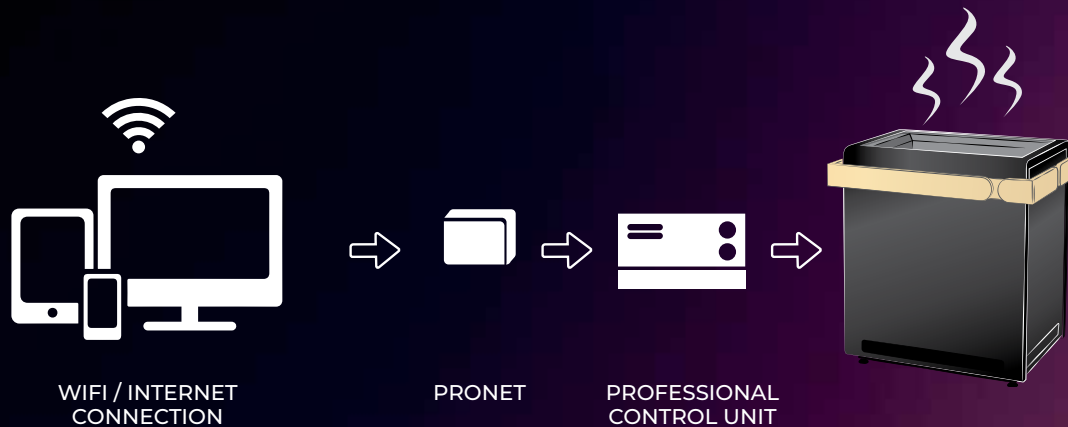

Pronet

FOR CONTROLLING A SMART SAUNA

Sentio by Harvia will allow you to place your sauna control unit wherever you want. An advanced application, accessible via a browser, brings all the control functions to your smartphone, tablet or computer. A modern sauna bathing experience can begin anywhere.

Connect Sentio by Harvia Pronet to your home network and enjoy the comfort of remote control. In addition to turning on the heater in your sauna, you can use the application to control the temperature, humidity, infrared radiators and lighting in the hot room.

Pronet is compatible with Sentio by Harvia's high-quality Professional control units.

PRONET TURNS A SMART DEVICE INTO A SAUNA CONTROL UNIT

Pronet is connected to the home network and the Professional control unit, equipped with a safety switch. The browser application enables you to be in perfect control of your sauna.

A functional package: A Sentio by Harvia Professional control unit, Pronet, an internet connection and a WLAN router. You can test the application at <http://pronet.sentiotec.com/webapp_demo/#home>