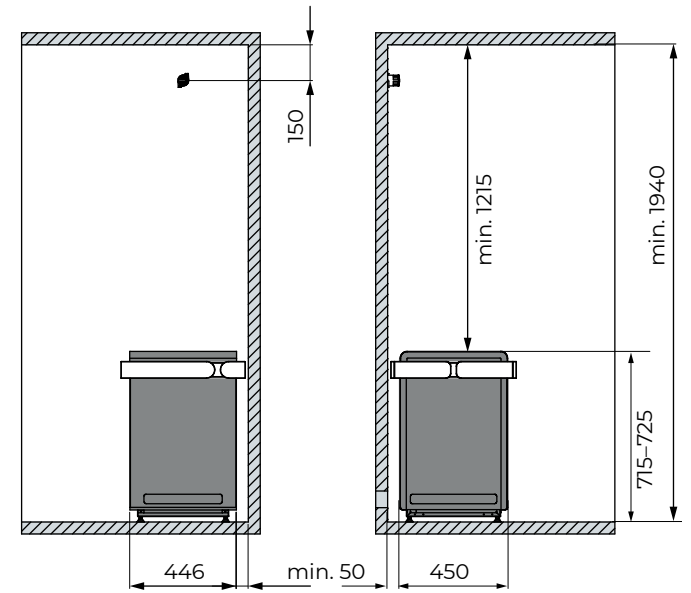

Safety distances for Concept R 9 kW and 10.5 kW sauna heaters
(CP-RB-090 / CP-RB-105)