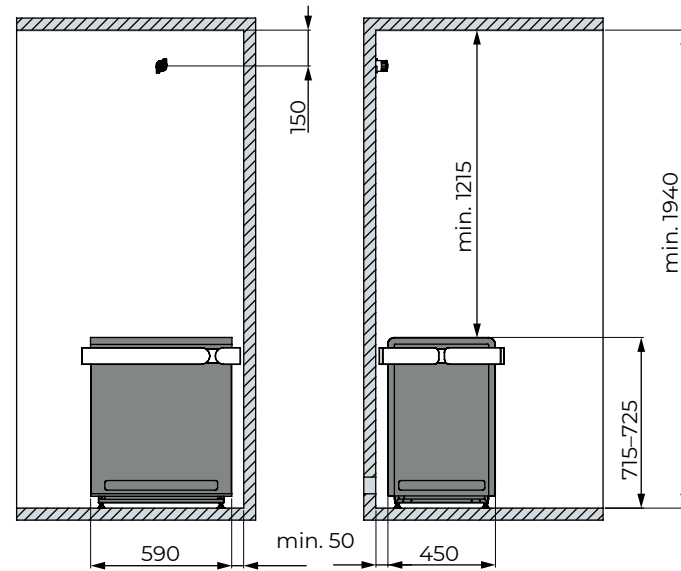

SENTIO BY HARVIA CONCEPT R COMBI

Dimensions in millimetres

Product number	CP-RCB-090	CP-RCB-105
Colour	Black	Black
Output, kW	9,0	10,5
Sauna room size, m³	9-14	9-15
Integrated steamer, kW	2.5	2.5
Weight, kg	34	34
Stone capacity, kg	approx. 25	approx. 25
Operating voltage	400 V AC 3 N~ 50/60 Hz 230 V AC 1 N~50/60 Hz	400 V AC 3 N~ 50/60 Hz
Fuse, A	3 x 16	3 x 16

Safety distances for Concept Combi sauna heaters
(CP-RB-090 / CP-RB-105)