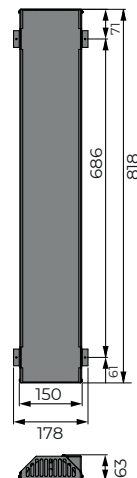

Dimensions of Sentio by Harvia infrared radiators
(DIR-500-R, DIR-750-R, DIR-1300-R)