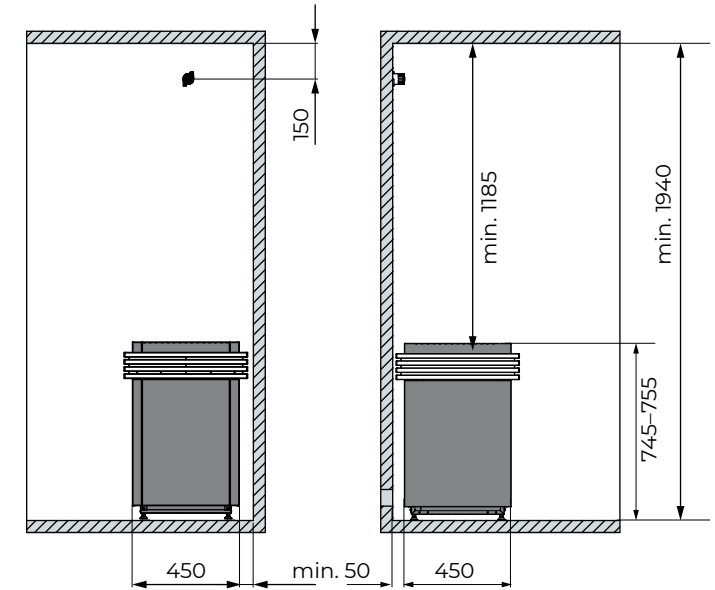

Safety distances for Qube sauna heaters
(Qube-090 / Qube-105)