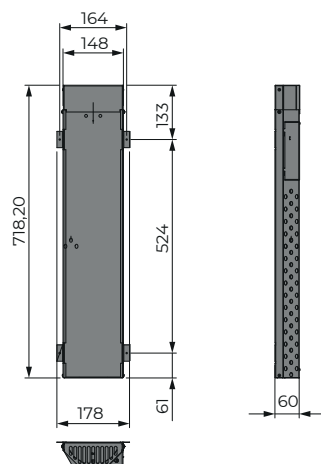

Dimensions of Sentio by Harvia infrared radiators
(DIR-350-R)

Dimensions of Sentio by Harvia infrared radiators
(DIR-500-R, DIR-750-R, DIR-1300-R)

Dimensions of Sentio by Harvia infrared radiators
(DIR-350-R-F)