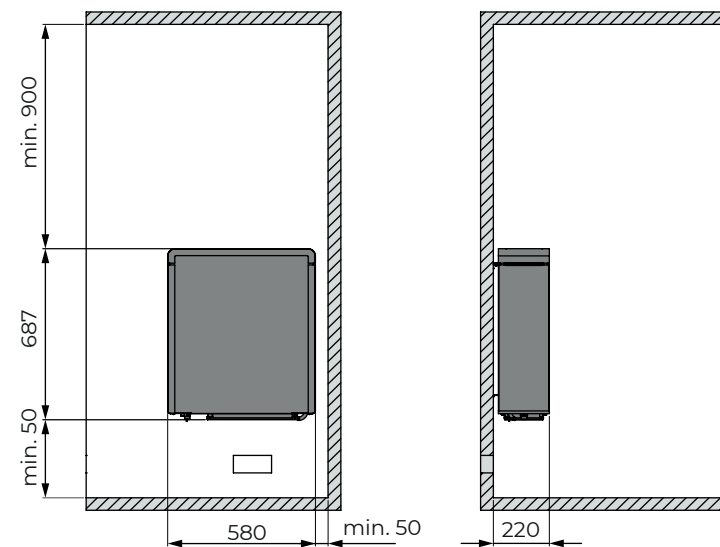

SENTIO BY HARVIA CONCEPT R MINI COMBI

Dimensions in millimetres

Product number	CP-RMC-35	CP-RMC-45	CP-RMC-60	CP-RMC-75
Colour	Brushed steel	Brushed steel	Brushed steel	Brushed steel
Output, kW	3.5	4.5	6.0	7.5
Sauna room size, m³	3-5	4-6	5-8	7-11
Integrated steamer, kW	1.0	1.0	1.0	1.5
Weight, kg	29.5	29.5	29.5	29.5
Stone capacity, kg	approx. 15	approx. 15	approx. 15	approx. 15
Operating voltage	400 V AC 3N~ 50/60 Hz 230 V AC 1N~ 50/60 Hz	400 V AC 3N~ 50/60 Hz 230 V AC 1N~ 50/60 Hz	400 V AC 3N~ 50/60 Hz 230 V AC 1N~ 50/60 Hz	400 V AC 3N~ 50/60 Hz 230 V AC 1N~ 50/60 Hz
Fuse, A	3 x 10	3 x 10	3 x 10	3 x 16

Safety distances for Concept R Mini Combi sauna heaters
(CP-RMC-35 / CP-RMC-45 / CR-RMC-60 / CP-RMC-75)