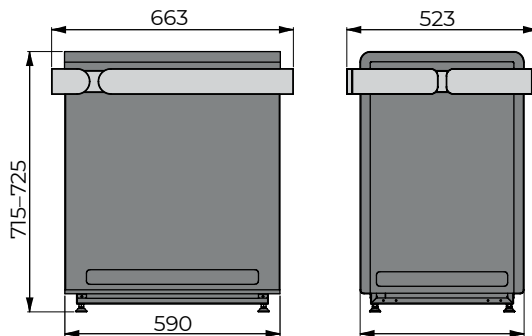

Dimensions of Concept R Combi sauna heater
(CP-RB-090 / CP-RB-105)