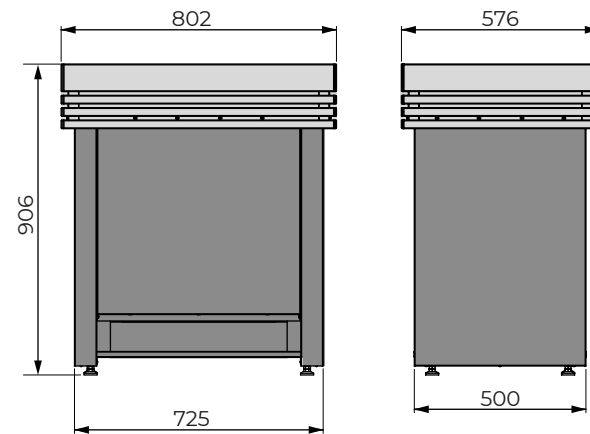

Dimensions of Qube 240 sauna heaters
(QUBE-240)