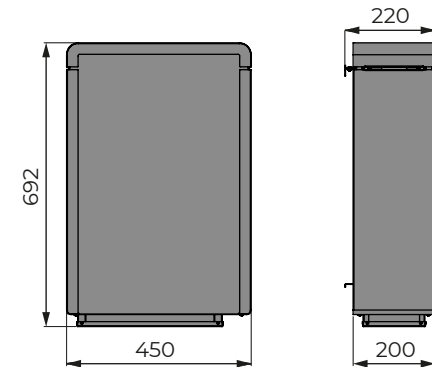

Dimensions of Concept R Mini sauna heaters
(CP-RB-090 / CP-RB-105)