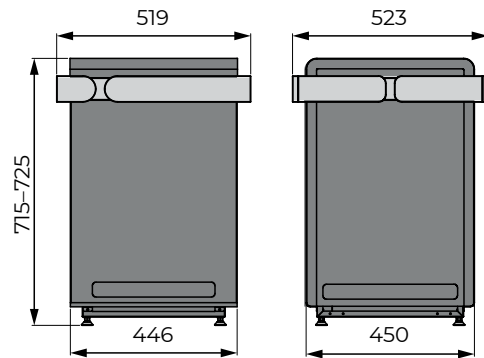

Bucket and ladle

SAC10111

colour: black

Technical data

SENTIO BY HARVIA CONCEPT R

Dimensions in millimetres

Product number	CP-RB-090	CP-RB-105	CP-RB-120	CP-RB-150
Colour	Black	Black	Black	Black
Output, kW	9.0	10.5	12	15
Sauna room size, m ³	9-14	10-15	14-18	18-25
Integrated steamer, kW	Not available	Not available	Not available	Not available
Weight, kg	34	34	40	40
Stone capacity, kg	approx. 25	approx. 25	approx. 35	approx. 35
Operating voltage	400 V AC 3 N~ 50/60 Hz 230 V AC 1 N~ 50/60 Hz	400 V AC 3 N~ 50/60 Hz	400 V AC 3 N~ 50/60 Hz	400 V AC 3 N~ 50/60 Hz
Fuse, A	3 x 16	3 x 16	3 x 16 / 3x10	3 x 16 / 3x10