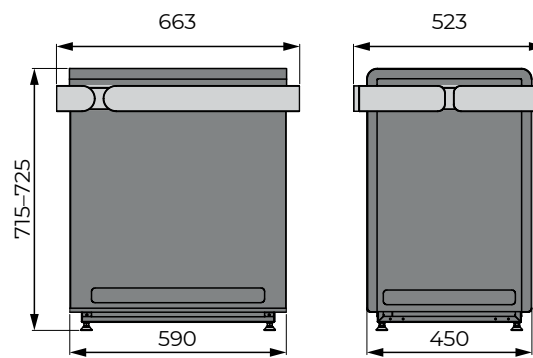

Dimensions of Concept R 12 and 15 kW
(CP-RB-120 / CP-RB-150)