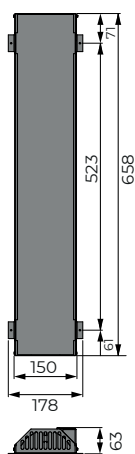

Product number	DIR-350-R	DIR-500-R	DIR-750-R	DIR-1300-R	DIR-350-R-F	DIR-500-R-F
Recommended use	Infra cabin or sauna cabins. Construction must be open behind the radiator	Infra cabin or sauna cabins. Construction must be open behind the radiator	Infra cabin or sauna cabins. Construction must be open behind the radiator	Infra cabin or sauna cabins. Construction must be open behind the radiator	Finnish sauna type (with solid wall construction)	Finnish sauna type (with solid wall construction)
Colour/version	Dark glass	Dark glass	Dark glass	Dark glass	Dark glass	Dark glass
Power [W]	350	500	750	1300	350	500
Infrared radiation	A: 24%, B: 55%, C: 21%	A: 24%, B: 55%, C: 21%	A: 24%, B: 55%, C: 21%	A: 24%, B: 55%, C: 21%	A: 24%, B: 55%, C: 21%	A: 24%, B: 55%, C: 21%
Protection class	IPX4 *	IPX4 *	IPX4 *	IPX4 *	IPX4 *	IPX4 *
Minimum distance from skin (cm)	-	approx. 2	approx. 6	approx. 16	-	approx. 2
Minimum distance from eyes (cm)	approx. 73	approx. 100	approx. 139	approx. 179	approx. 73	approx. 100
Delivery content	Infrared radiator, supply cabel	Infrared radiator, supply cabel	Infrared radiator, supply cabel	Infrared radiator, supply cabel	Decorative panel, infrared radiator, supply cabel, extra cover	Decorative panel, infrared radiator, supply cabel, extra cover
Product number Optional front panel						
(brushed stainless steel)	VIT-BL-S	VIT-BL-L	VIT-BL-L	VIT-BL-L	SEINF-001, included	SEINF-002, included
Product number Optional front panel						
(stainless steel painted black)	VIT-BB-S	VIT-BB-L	VIT-BB-L	VIT-BB-L	SEINF-001, included	SEINF-002, included

Dimensions of Sentio by Harvia infrared radiators
(DIR-350-R)