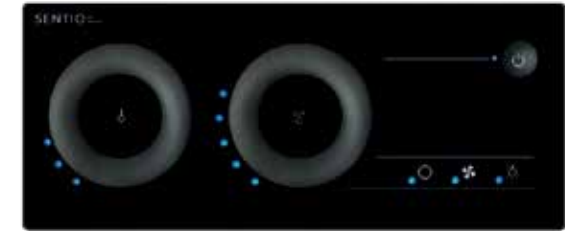

reddot design award
winner 2013

CONCEPT R

The Concept R heater's progressive design and cutting-edge technology have been granted a Red Dot Award. The heater's triple-wall technology, integrated safety switch and amazing design, which allows for all of the heater's sides to remain visible in a sauna's interior design, have been especially praised.

CONCEPT R MINI COMBI

The advanced design of Concept R Mini Combi received the winning score from the 63 members of a jury consisting of design and technology experts. Special praise was given to Concept R Mini Combi's elegant leg, which contains the required technology, cables and connecting wires.

JUST SAUNA JA JUST SAUNA COMBI

On 28 February 2014 in Munich, Germany, the Just Sauna control unit won the jury votes in the Bathroom/Wellness category at the iF Product Design Award event.