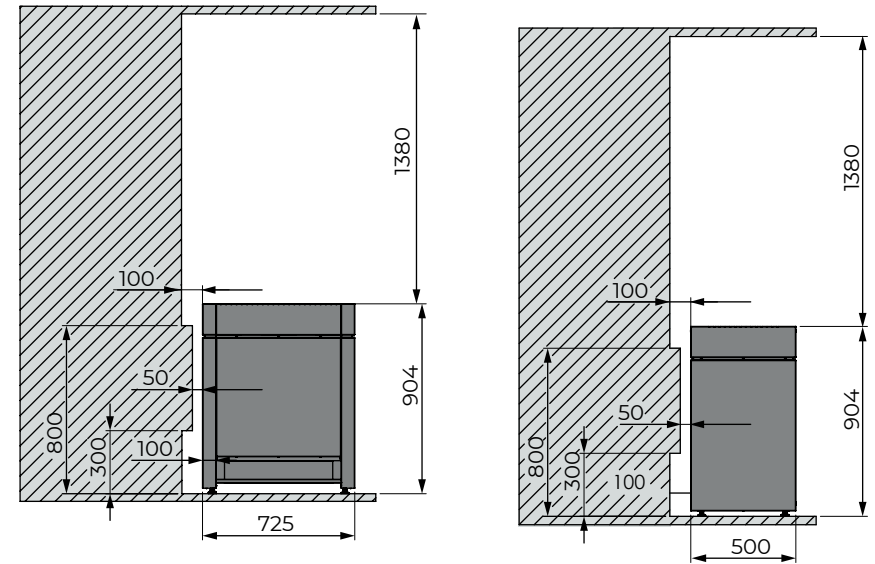

Dimensions of Auxiliary evaporator R
 (CP-25-STP / CP-25-STPB)

SENTIO BY HARVIA QUBE

Dimensions in millimetres

Product number	QUBE-090	QUBE-105	QUBE-120	QUBE-150
Colour	Black	Black	Black	Black
Output, kW	9.0	10.5	12.0	115.0
Sauna room size, m ³	9-14	10-15	14-18	18-25
Integrated steamer, kW	Not available	Not available	Not available	Not available
Weight, kg	34	34	40	40
Stone capacity, kg	approx. 35	approx. 35	approx. 35	approx. 35
Operating voltage	400 V AC 3N~ 50/60 Hz 230 V AC 1N~ 50/60 Hz	400 V AC 3N~ 50/60 Hz 230 V AC 1N~ 50/60 Hz	400 V AC 3N~ 50/60 Hz	400 V AC 3N~ 50/60 Hz
Fuse, A	3 x 16	3 x 16	3 x 16 3 x 10	3 x 16 3 x 10

Dimensions of Qube 9 kW and 10.5 kW sauna heaters
(QUBE-090 / QUBE-105)

Dimensions of Qube 12 kW and 15 kW sauna heaters
(QUBE-120 / QUBE-150)

Safety distances for Qube sauna heaters
(Qube-090 / Qube-105)

SENTIO BY HARVIA QUBE 240

Dimensions in millimetres

Product number	QUBE-240		
Colour	Black		
Output, kW	18	21	24
Sauna room size, m³	20–30	23–35	25–40
Integrated steamer, kW	Not available	Not available	Not available
Weight, kg	59	59	59
Stone capacity, kg	70	70	70
Operating voltage	400 V AC 3N~ 50/60 Hz	400 V AC 3N~ 50/60 Hz	400 V AC 3N~ 50/60 Hz
Fuse, A	3 x 16	3 x 20 / 25	3 x 20 / 25 or 3 x 35 3 x 10