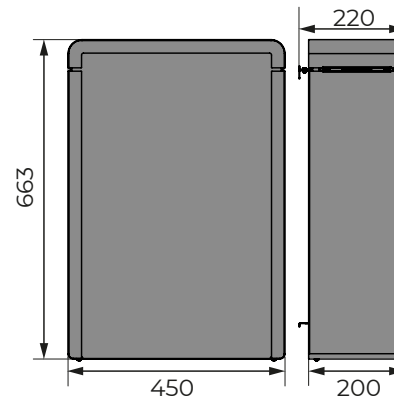

Dimensions of Auxiliary evaporator R
(CP-25-STP / CP-25-STPB)