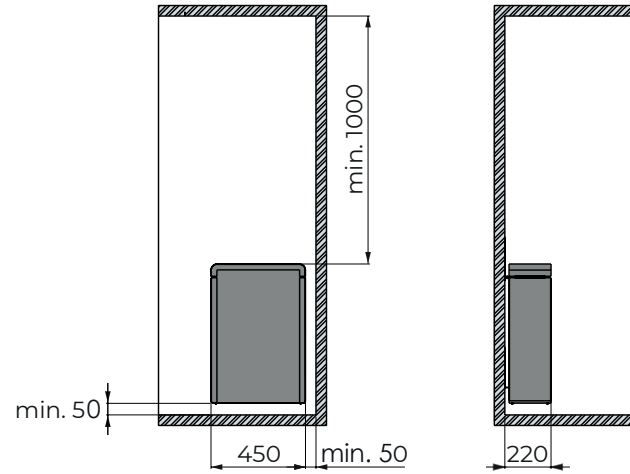

SENTIO BY HARVIA AUXILIARY EVAPORATOR R
Dimensions in millimetres

Product number	CP-25-STP-B
Colour	Stainless steel
Power rating, kW	2.5
Weight, kg	18
Supply voltage	230 V AC 1 N~ 50/60 Hz
Fuse, A	1 x 13

Safety distances for Auxiliary evaporator R
(CP-25-STP / CP-25-STPB)