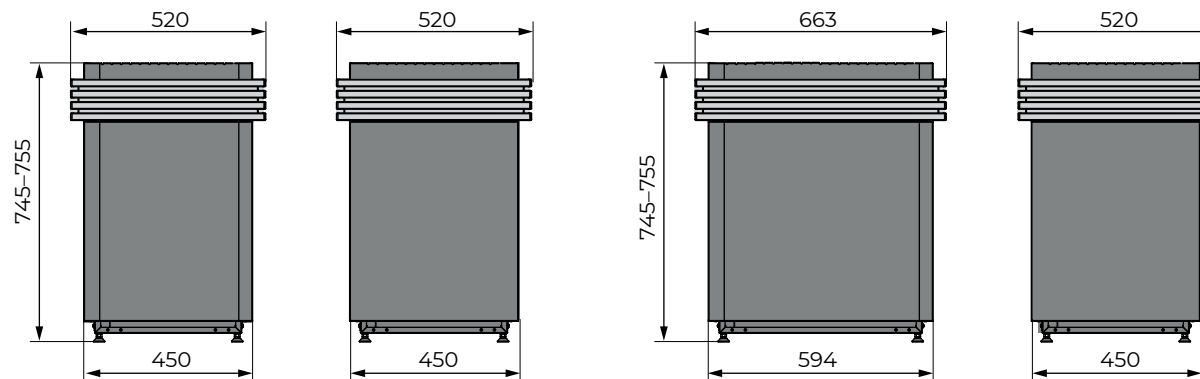

Dimensions of Auxiliary evaporator R
 (CP-25-STP / CP-25-STPB)

SENTIO BY HARVIA QUBE

Dimensions in millimetres

Product number	QUBE-090	QUBE-105	QUBE-120	QUBE-150
Colour	Black	Black	Black	Black
Output, kW	9.0	10.5	12.0	115.0
Sauna room size, m ³	9-14	10-15	14-18	18-25
Integrated steamer, kW	Not available	Not available	Not available	Not available
Weight, kg	34	34	40	40
Stone capacity, kg	approx. 35	approx. 35	approx. 35	approx. 35
Operating voltage	400 V AC 3N~ 50/60 Hz 230 V AC 1N~ 50/60 Hz	400 V AC 3N~ 50/60 Hz 230 V AC 1N~ 50/60 Hz	400 V AC 3N~ 50/60 Hz	400 V AC 3N~ 50/60 Hz
Fuse, A	3 x 16	3 x 16	3 x 16 3 x 10	3 x 16 3 x 10