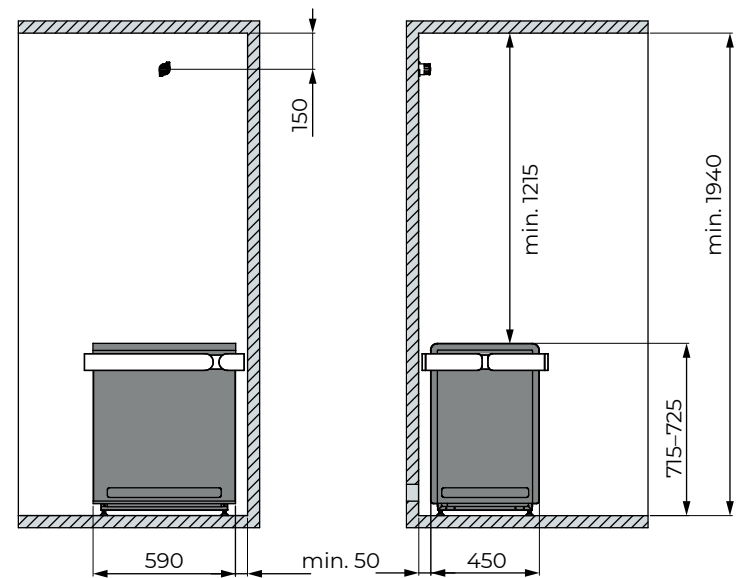

Safety distances for Concept R 12 kW and 15 kW sauna heaters
(CP-RB-120 / CP-RB-150)