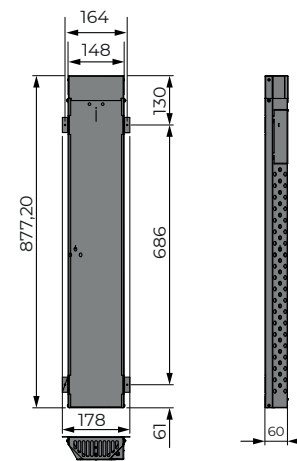

Dimensions of Sentio by Harvia infrared radiators
(DIR-350-R)

Dimensions of Sentio by Harvia infrared radiators
(DIR-500-R, DIR-750-R, DIR-1300-R)

Dimensions of Sentio by Harvia infrared radiators
(DIR-350-R-F)