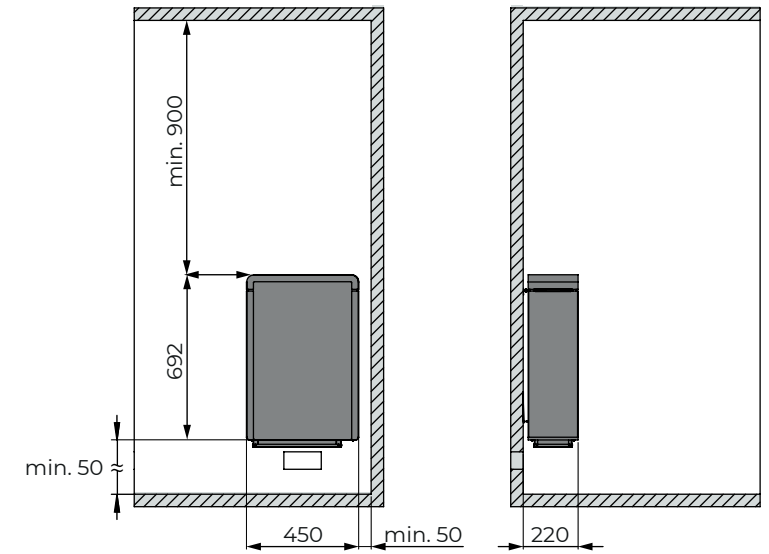

Safety distances for Concept R 12 kW and 15 kW sauna heaters
(CP-RB-120 / CP-RB-150)

SENTIO BY HARVIA CONCEPT R COMBI

Dimensions in millimetres

Product number	CP-RCB-090	CP-RCB-105
Colour	Black	Black
Output, kW	9,0	10,5
Sauna room size, m ³	9-14	9-15
Integrated steamer, kW	2.5	2.5
Weight, kg	34	34
Stone capacity, kg	approx. 25	approx. 25
Operating voltage	400 V AC 3 N~ 50/60 Hz 230 V AC 1 N~50/60 Hz	400 V AC 3 N~ 50/60 Hz
Fuse, A	3 x 16	3 x 16

Safety distances for Concept Combi sauna heaters
(CP-RB-090 / CP-RB-105)

Dimensions of Concept R Combi sauna heater
(CP-RB-090 / CP-RB-105)

SENTIO BY HARVIA CONCEPT R MINI

Dimensions in millimetres

Product number	CP-RM-35	CP-RM-45	CP-RM-60	CP-RM-75
Colour	Brushed steel	Brushed steel	Brushed steel	Brushed steel
Output, kW	3.5	4.5	6.0	7.5
Sauna room size, m ³	3-5	4-6	5-8	7-9
Integrated steamer, kW	Not available	Not available	Not available	Not available
Weight, kg	19.5	19.5	19.5	19.5
Stone capacity, kg	approx. 15	approx. 15	approx. 15	approx. 15
Operating voltage	400 V AC 3 N~ 50/60 Hz 230 V AC 1 N~ 50/60 Hz 230 V AC N~ 50/60 Hz	400 V AC 3 N~ 50/60 Hz 230 V AC 1 N~ 50/60 Hz 230 V AC 3N~ 50/60 Hz	400 V AC 3 N~ 50/60 Hz 230 V AC 1 N~ 50/60 Hz 230 V AC 3 N~ 50/60 Hz	400 V AC 3 N~ 50/60 Hz 230 V AC 1 N~ 50/60 Hz
Fuse, A	3 x 10	3 x 10	3 x 10	3 x 10

Safety distances for Concept R Mini sauna heaters
(CP-RB-090 / CP-RB-105)

Dimensions of Concept R Mini sauna heaters
(CP-RB-090 / CP-RB-105)

SENTIO BY HARVIA CONCEPT R MINI COMBI

Dimensions in millimetres