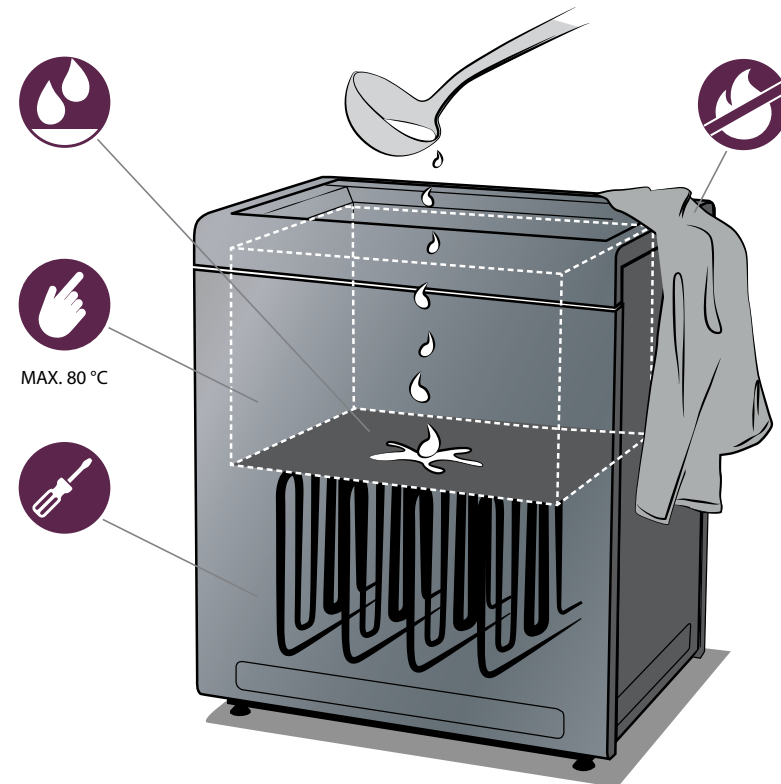

Pragmatic sauna heater design

The Sentio by Harvia sauna heaters represent the top level of design and technology. The simple and streamlined design of the Concept R sauna heaters comes with progressive features that take your sauna experience to the highest level.

Sentio by Harvia heat sources combine innovative and the world's most advanced sauna heater technology with globally award-winning design. High-quality materials: steel, wood and stone. Details that stimulate all the senses. Feel the water hiss on the sauna stones. Your favourite ethereal scent billowing in the air. The balance of body and mind. The warmth on your skin. Your wishes have come true.

LONG-LASTING

The grates above the heating elements provide protection against excess water.

SAFE

Thanks to its triple-wall technology, the outer wall temperature of the Concept R heater remains low.

EASY TO MAINTAIN

The sauna heater is easy to maintain. The stone space has been separated from the heating elements, so that the stones do not need to be removed during heating element maintenance.

AUTOMATIC SWITCH OFF (OPTION)

The integrated switch-off feature provides the best possible safety without compromises in the heater's appearance. The rocker switch, available as an accessory, turns off the sauna heater if something is placed over it (e.g. a towel).